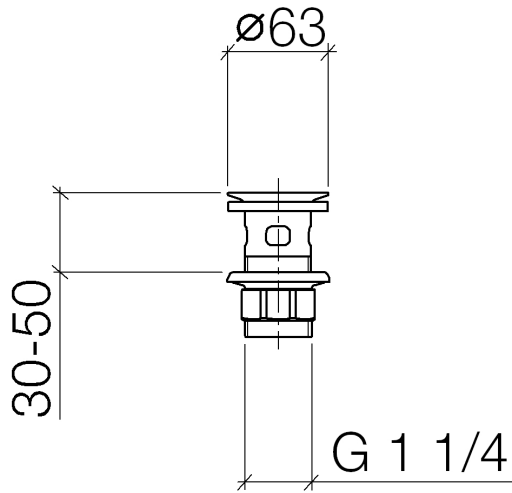

10 105 970

Fits: IMO, LULU, MADISON, MEM, TARA,
CL.1, LISSÉ, VAIA, META, CYO

	Light Gold	10 105 970-26
	Chrome	10 105 970-00
	Brushed Platinum	10 105 970-06
	Platinum	10 105 970-08
	Durabronze (23kt Gold)	10 105 970-09
	Dark Chrome	10 105 970-19
	Brushed Light Gold	10 105 970-27
	Brushed Durabronze (23kt Gold)	10 105 970-28
	Matte Black	10 105 970-33
	Brushed Bronze	10 105 970-42
	Brushed Champagne (22kt Gold)	10 105 970-46
	Champagne (22kt Gold)	10 105 970-47
	Brushed Chrome	10 105 970-93
	Brushed Dark Platinum	10 105 970-99

Grated waste 1 1/4" - Light Gold

IMO

10 105 970

Only suitable for basins with an overflow.

10 105 970

10 105 970

Parts for other finishes can be found here: [Chrome](#)

Spare parts list

No.	Item Number	Name	Quantity used	Delivery time
1	09 11 01 027-26	cup	1	60
2	09 14 05 039 90	seal	1	2
3	09 14 03 025 90	seal	1	2
4	09 23 10 020-26	nut	1	60