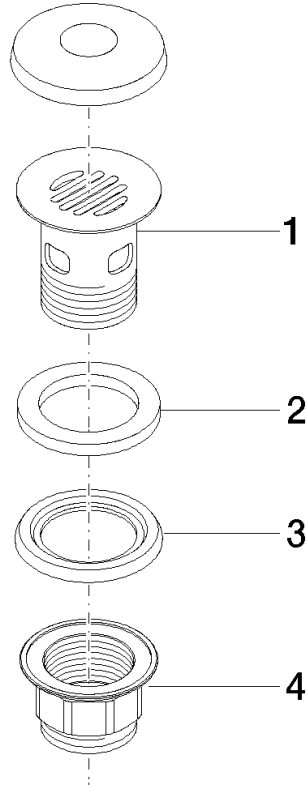

10 105 970

Fits: IMO, LULU, MADISON, MEM, TARA,
CL.1, LISSÉ, VAIA, META, CYO

	Light Gold	10 105 970-26
	Chrome	10 105 970-00
	Brushed Platinum	10 105 970-06
	Platinum	10 105 970-08
	Durabronze (23kt Gold)	10 105 970-09
	Dark Chrome	10 105 970-19
	Brushed Light Gold	10 105 970-27
	Brushed Durabronze (23kt Gold)	10 105 970-28
	Matte Black	10 105 970-33
	Brushed Bronze	10 105 970-42
	Brushed Champagne (22kt Gold)	10 105 970-46
	Champagne (22kt Gold)	10 105 970-47
	Brushed Chrome	10 105 970-93
	Brushed Dark Platinum	10 105 970-99

Grated waste 1 1/4" - Light Gold

IMO

10 105 970

Only suitable for basins with an overflow.

10 105 970

10 105 970

Parts for other finishes can be found here: [Chrome](#)

Spare parts list

No.	Item Number	Name	Quantity used	Delivery time
1	09 11 01 027-26	cup	1	60
2	09 14 05 039 90	seal	1	2
3	09 14 03 025 90	seal	1	2
4	09 23 10 020-26	nut	1	60